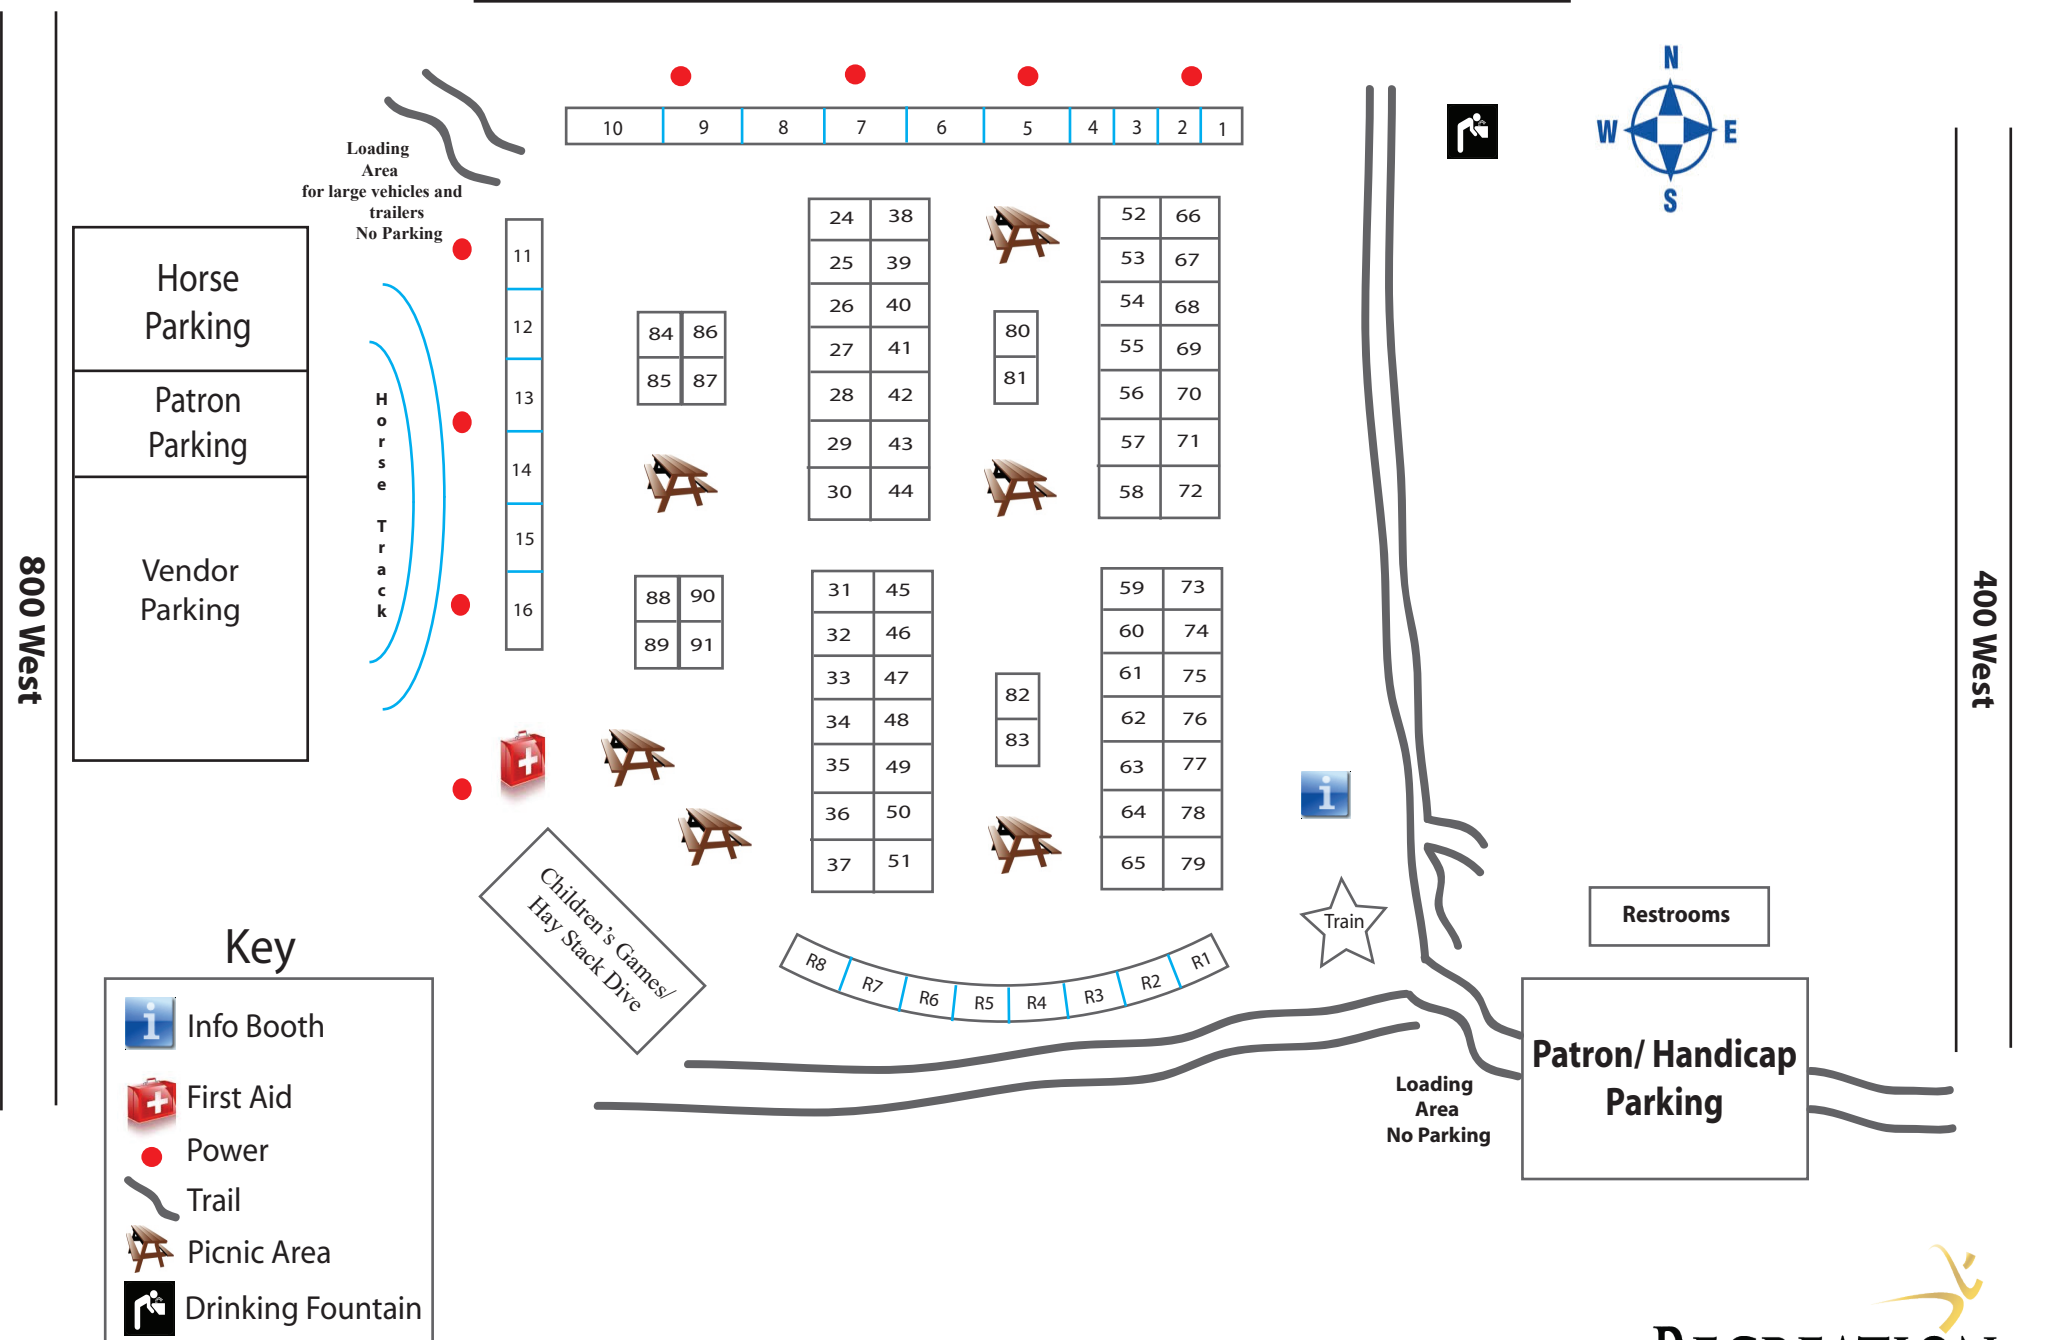

2017 Health Days Booth Map

100 North

Children's Games/
Hay Stack Dive

R8 R7 R6 R5 R4 R3 R2 R1

10 9 8 7 6 5 4 3 2 1

11
12
13
14
15
16

Horse Track

Loading Area
for large vehicles and
trailers
No Parking

Loading
Area
No Parking

Restrooms

Patron/ Handicap
Parking

Train

Horse
Parking

Patron
Parking

Vendor
Parking

400 West

800 West